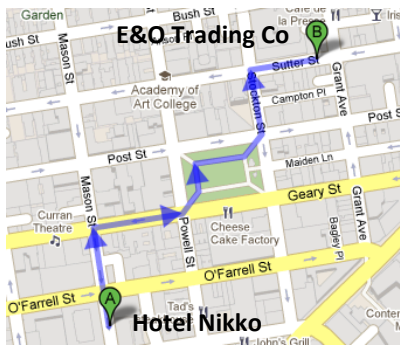

Tuesday

9:00 **Pervasive Location Sensing**

Session Chair: John Krumm

- (Video) Mobile Context-based Ride Sharing
- Autonomous Construction of a WiFi Access Point Map Using Multidimensional Scaling
- Identifying Important Places in Peoples Lives from Cellular Network Data
- NextPlace: A Spatio-Temporal Prediction Framework for Pervasive Systems

9:00 **ISWC Keynote: Babak Parviz, University of Washington**

10:40 Break

11:00 **Pervasive Augmenting Mobile Phone Use**

Session Chair : Tico Ballagas

- Using Decision-Theoretic Experience Sampling to Build Personalized Mobile Phone Interruption Models
- SpeakerSense: Energy Efficient Unobtrusive Speaker Identification on MobilePhones **(Best Paper Nominee)**
- Text Text Revolution: A Game that Improves Text Entry on Mobile Touchscreen Keyboards

11:00 **ISWC Novel Sensing**

Session Chair: Tom Martin

- South by South-East or sitting at the desk. Can orientation be a place?
- A Context Aware System Based on Scent
- Sensing Dance Engagement for Collaborative Music Control
- Evaluating Gesture Recognition by Multiple-Sensor-Containing Mobile Devices
- (Video) PowerSaver - Activity-Based Implicit Energy Management

12:30 Lunch (on your own)

2:00 Gadget Show & Demo Madness

Conference Dinner
Tuesday, 6:30pm
314 Sutter St

Tuesday cont.

2:30 **Pervasive Demos**

- Paraimpu: a Social Tool for the Web of Things
- LunchCommunicator: Communication Support System using a Lunchbox
- Clever Shopper: Supporting In-Store Decision-making
- PowerFlower: a low-level electrical energy consumption
- feedback ambient display
- Cookmark Collaborative Cooking Tool
- Program Your Reality with dinam-mite
- A Miniaturized Display Network for Situated Glyphs
- Participatory noise mapping
- GuideCam: A Digital Camera with Picture Spot Finder
- Pervasive Cameras: Making Sense of Many Angles using Radial Basis Function Interpolation and Salients Analysis
- Mobile NFC Games: New Techniques and Applications
- Place Sticker: Energy Harvesting Approach for Low Cost Wi-Fi AP Positioning Infrastructure

2:30 **ISWC Design Exhibition & Demos**

- Photonic Bike Clothing I - For Urban Biker
- Photonic Bike Clothing II - For Lux Biker
- The Printing Dress: You are what you Tweet
- Talk to the Hand
- To Answer or Not to Answer Scarf
- Color It Your Dress with Touch-sensitive Fiber-Optics and Remote-Controlled LEDs : The Coloring Dress I and II
- CHAT: Cetacean Hearing Augmentation & Telemetry
- MP3 Fedora
- Ping: A Social Networking Garment
- Zip: Control Your Music
- Soft Glow
- Combining Opposites: Wood Dress with Light Up Shawl
- SENSOREE Therapeutic Bio.media
- Textile Interface: Embroidered Jog-Wheel *(Demo)*
- An RFID-Based Smart Wardrobe Reminder System *(Demo)*

4:00 **Pervasive Pervasive Computing in The Public Arena**

Session Chair : Anind Dey

- (Video) Wearable MC System
- Pervasive Sensing to Model Political Opinions in Face-to-Face Networks
- Lessons from Touring a Location-Based Experience **(Best Paper Nominee)**

4:00 **ISWC Education**

Session Chair: Oliver Amft

- An interdisciplinary undergraduate design course for wearable and pervasive computing products
- Panel Discussion

6:30 Conference Dinner @ E & O Trading Company

Wednesday

9:00 **Pervasive Public Displays**

Session Chair : Trevor Pering

- (Video) A Performer Support System for Interactive Performances Using Projector
- Hybrid prototyping by using virtual and miniature simulation for designing spatial interactive information systems
- Designing Shared Public Display Networks Implications from Today's Paper-Based Notice Areas

9:00 **ISWC Activity**

Session Chair: Dan Siewiorek

- Unsupervised Activity Recognition with User's Physical Characteristics Data
- A Large Scale Gathering System for Activity Data with Mobile Sensors
- What do sensors know about your running performance?

10:10 Break

10:40 **Pervasive Hands on with Sensing**

Session Chair : A.J. Brush

- (Video) SenseWaves: Radiowaves for context recognition
- (Video) Towards a Rowing Technique Evaluation Based on Oar Orientation
- Recognizing the Use of Portable Electrical Devices with Hand-worn Magnetic Sensors
- 3D Gesture Recognition: An Evaluation of User and System Performance

10:40 **ISWC Recognition**

Session Chair: Paul Lukowitz